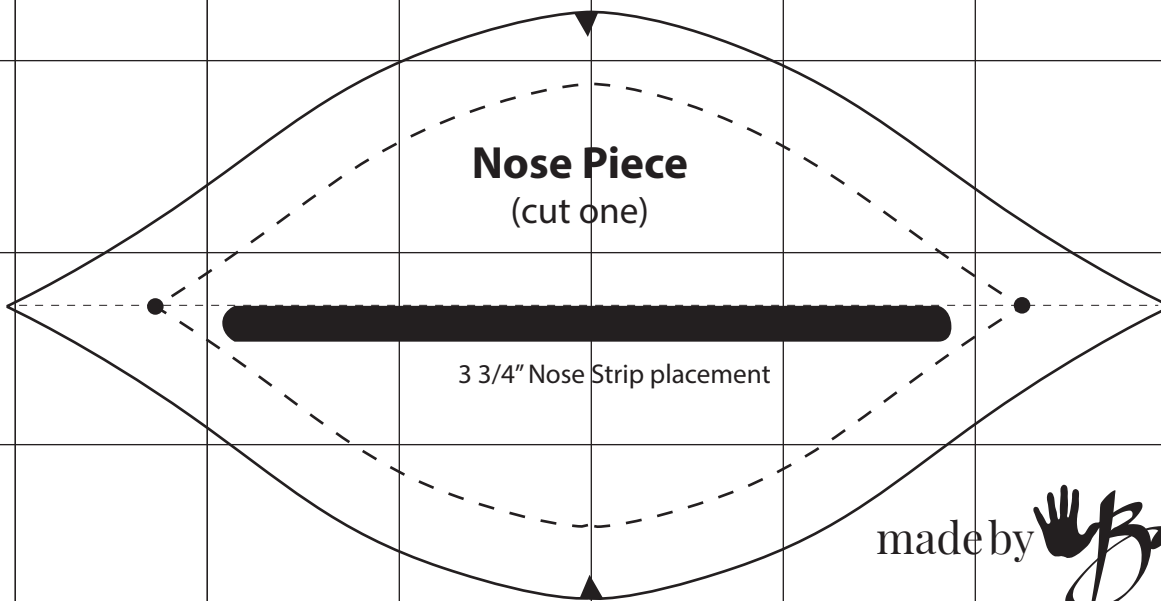

# Fitted Face Mask for Glasses Pattern

Print at 100% (do not fit to page)

1" squares

made by  [Bamb.com](http://Bamb.com)